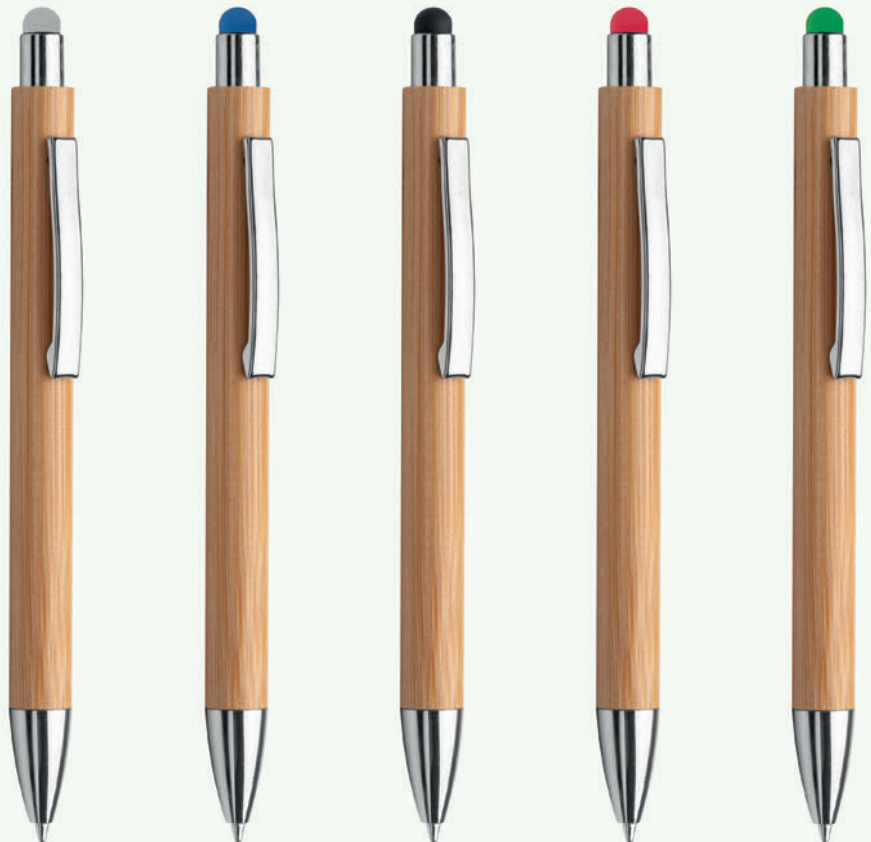

PD524 B-STYLUS

penna in bamboo, refill nero
minuterie in metallo cromato
gommino touch

☐ Ø 1,05x14 cm ca
📦 100/1000 📦 IN SET TA UV

Bamboo

Green

BI

BL

NE

RO

VE

PD503 BAMBOO

penna in bamboo
minuterie in metallo
refill nero

☐ Ø 1,1x14 cm ca
📦 50/1000
📦 IN SET TA UV

Bamboo

Green