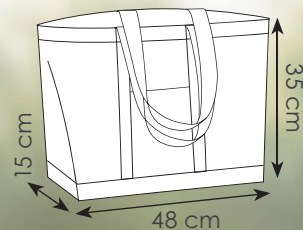

Borse in cotone laminato e juta